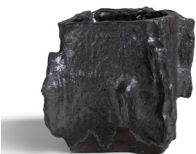

Jojo Corväiá
V-1295 Modul Series, 2023
Volcanic Clay, Glaze
31 x 37 x 37 cm
12 1/4 x 14 5/8 x 14 5/8 in